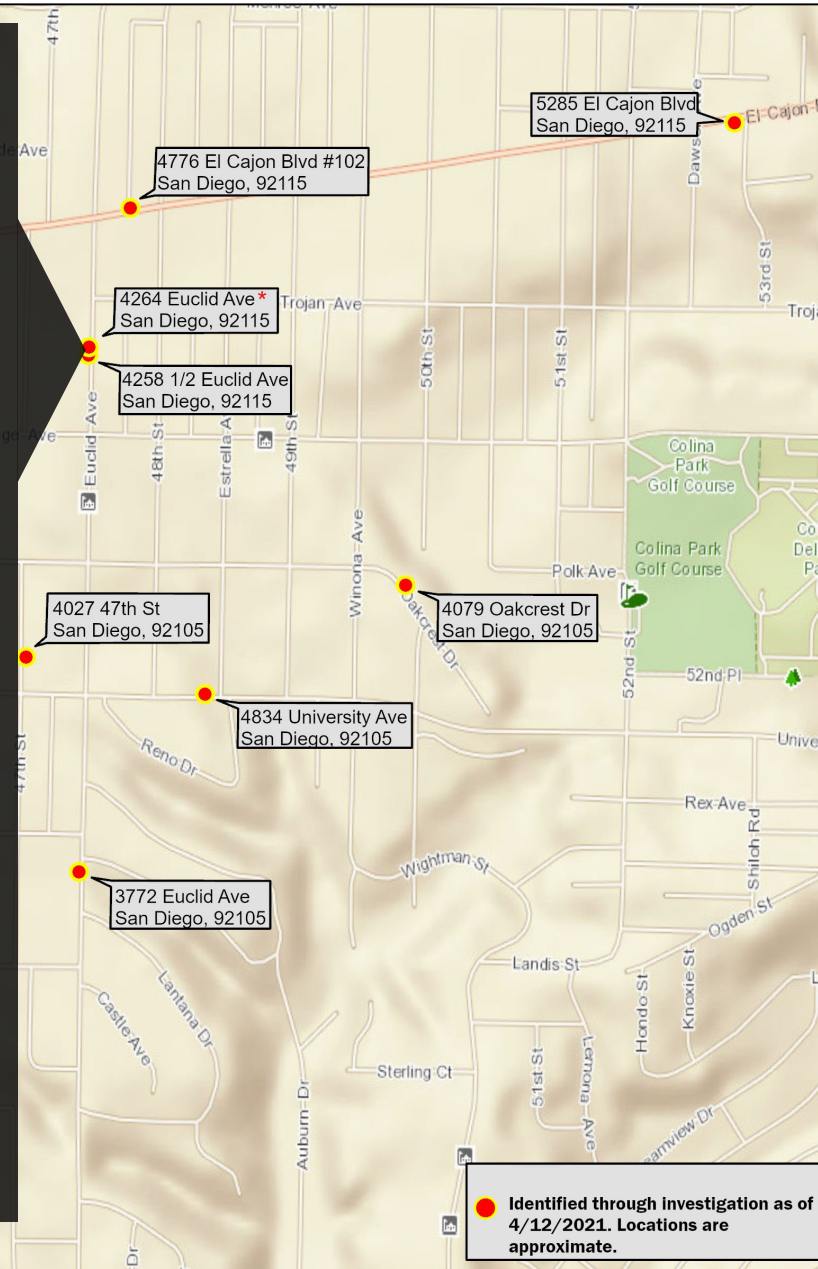

● Identified through investigation as of 4/12/2021. Locations are approximate.

**4258 1/2 Euclid Avenue
San Diego, CA 92115**

**4258 1/2 Euclid Avenue
San Diego, CA 92115**

**4065 Thorn Street
San Diego, CA 92105**

**3862 45th Street
San Diego, CA 92105**

Identified through investigation as of 4/12/2021. Locations are approximate.