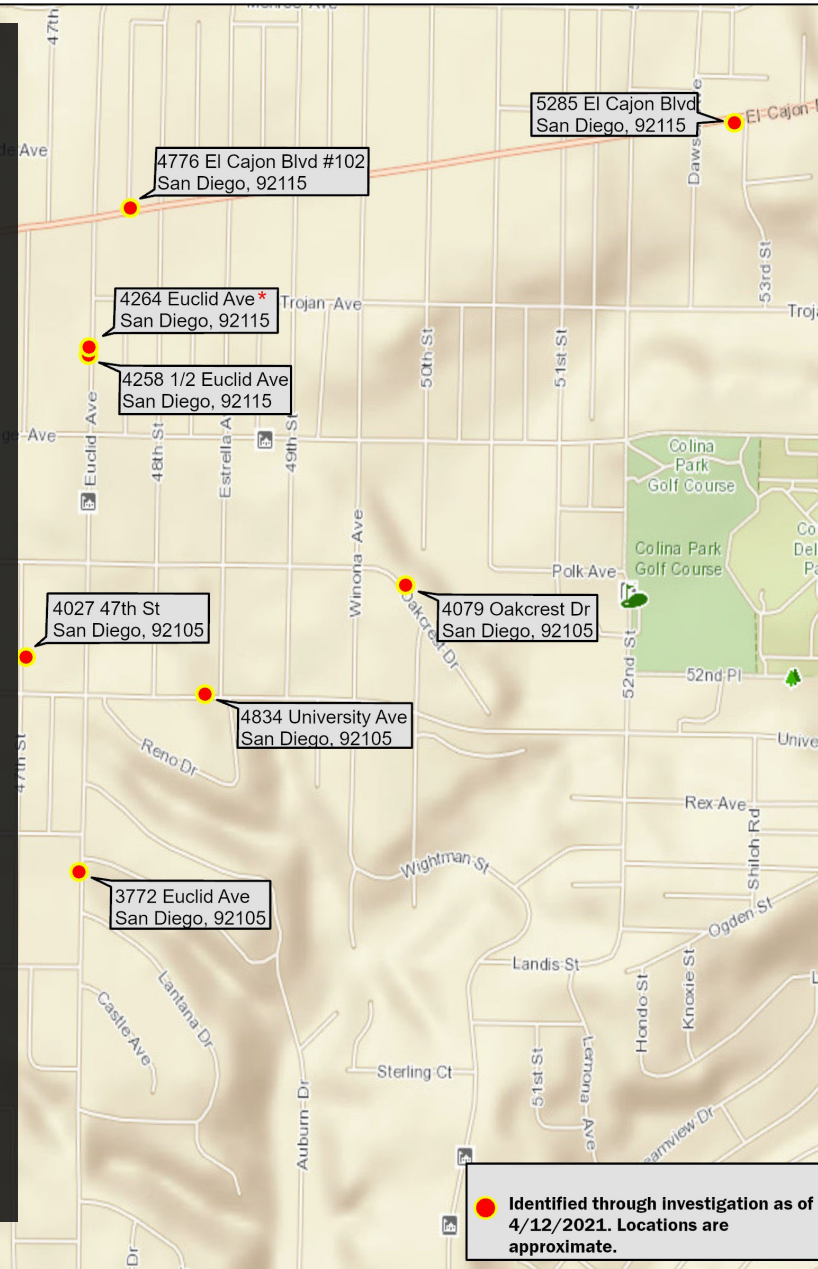

● Identified through investigation as of 4/12/2021. Locations are approximate.

**4258 1/2 Euclid Avenue
San Diego, CA 92115**

**4258 1/2 Euclid Avenue
San Diego, CA 92115**

**4065 Thorn Street
San Diego, CA 92105**

**3862 45th Street
San Diego, CA 92105**

Identified through investigation as of 4/12/2021. Locations are approximate.