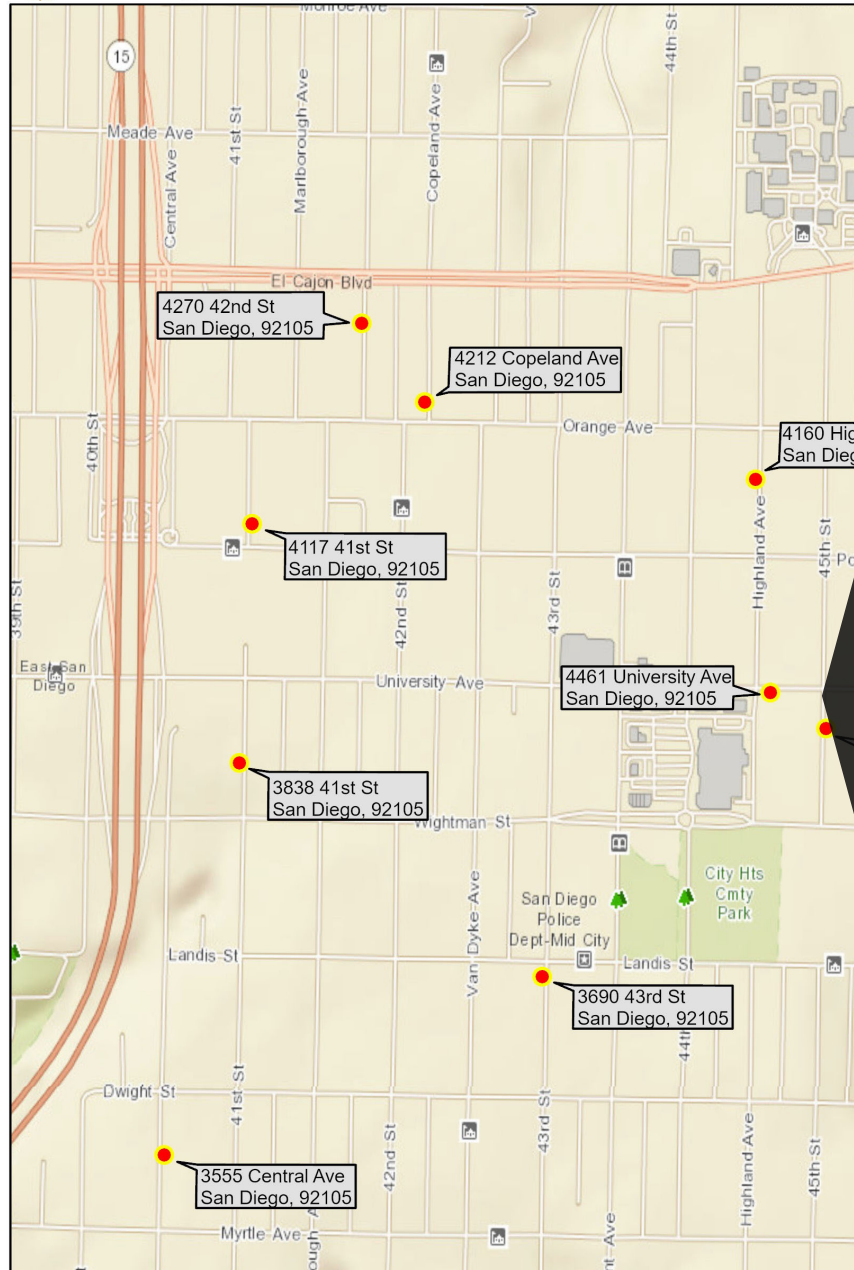

● Identified through investigation as of 4/12/2021. Locations are approximate.

**4258 1/2 Euclid Avenue
San Diego, CA 92115**

**4258 1/2 Euclid Avenue
San Diego, CA 92115**

**4065 Thorn Street
San Diego, CA 92105**

**3862 45th Street
San Diego, CA 92105**

Identified through investigation as of 4/12/2021. Locations are approximate.