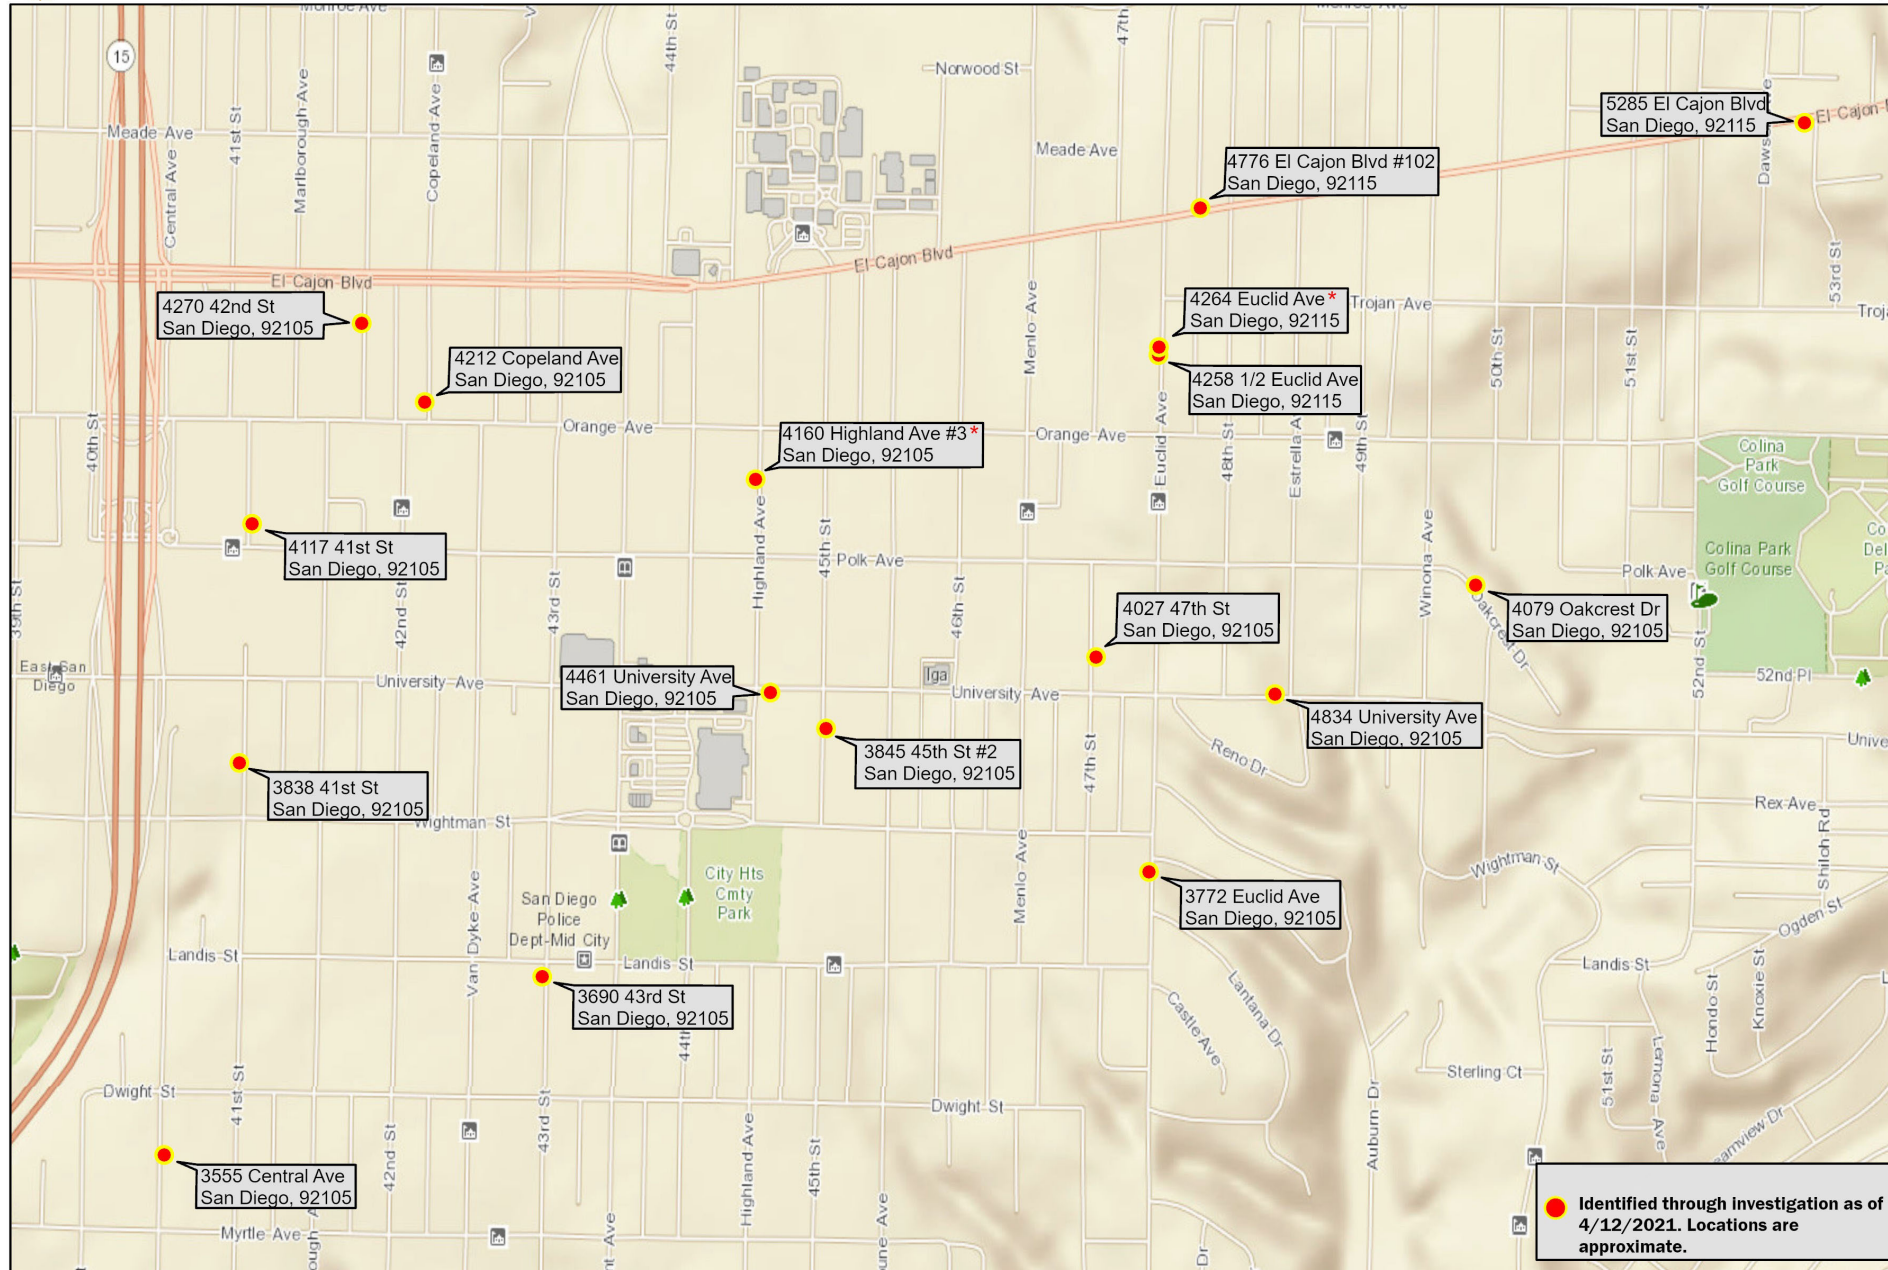

● Identified through investigation as of 4/12/2021. Locations are approximate.

**4258 1/2 Euclid Avenue
San Diego, CA 92115**

**4258 1/2 Euclid Avenue
San Diego, CA 92115**

**4065 Thorn Street
San Diego, CA 92105**

**3862 45th Street
San Diego, CA 92105**

Identified through investigation as of 4/12/2021. Locations are approximate.