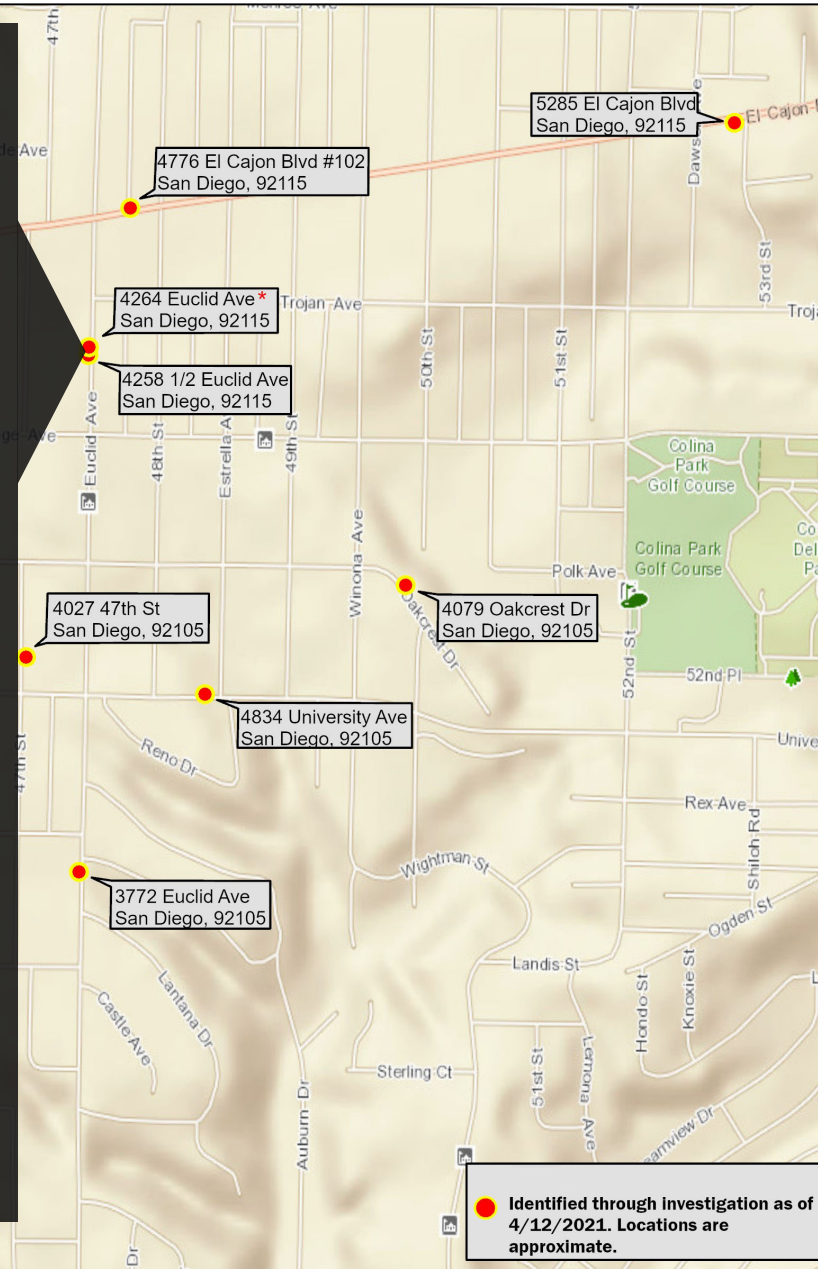

● Identified through investigation as of 4/12/2021. Locations are approximate.

**4258 1/2 Euclid Avenue
San Diego, CA 92115**

**4258 1/2 Euclid Avenue
San Diego, CA 92115**

**4065 Thorn Street
San Diego, CA 92105**

**3862 45th Street
San Diego, CA 92105**

Identified through investigation as of 4/12/2021. Locations are approximate.