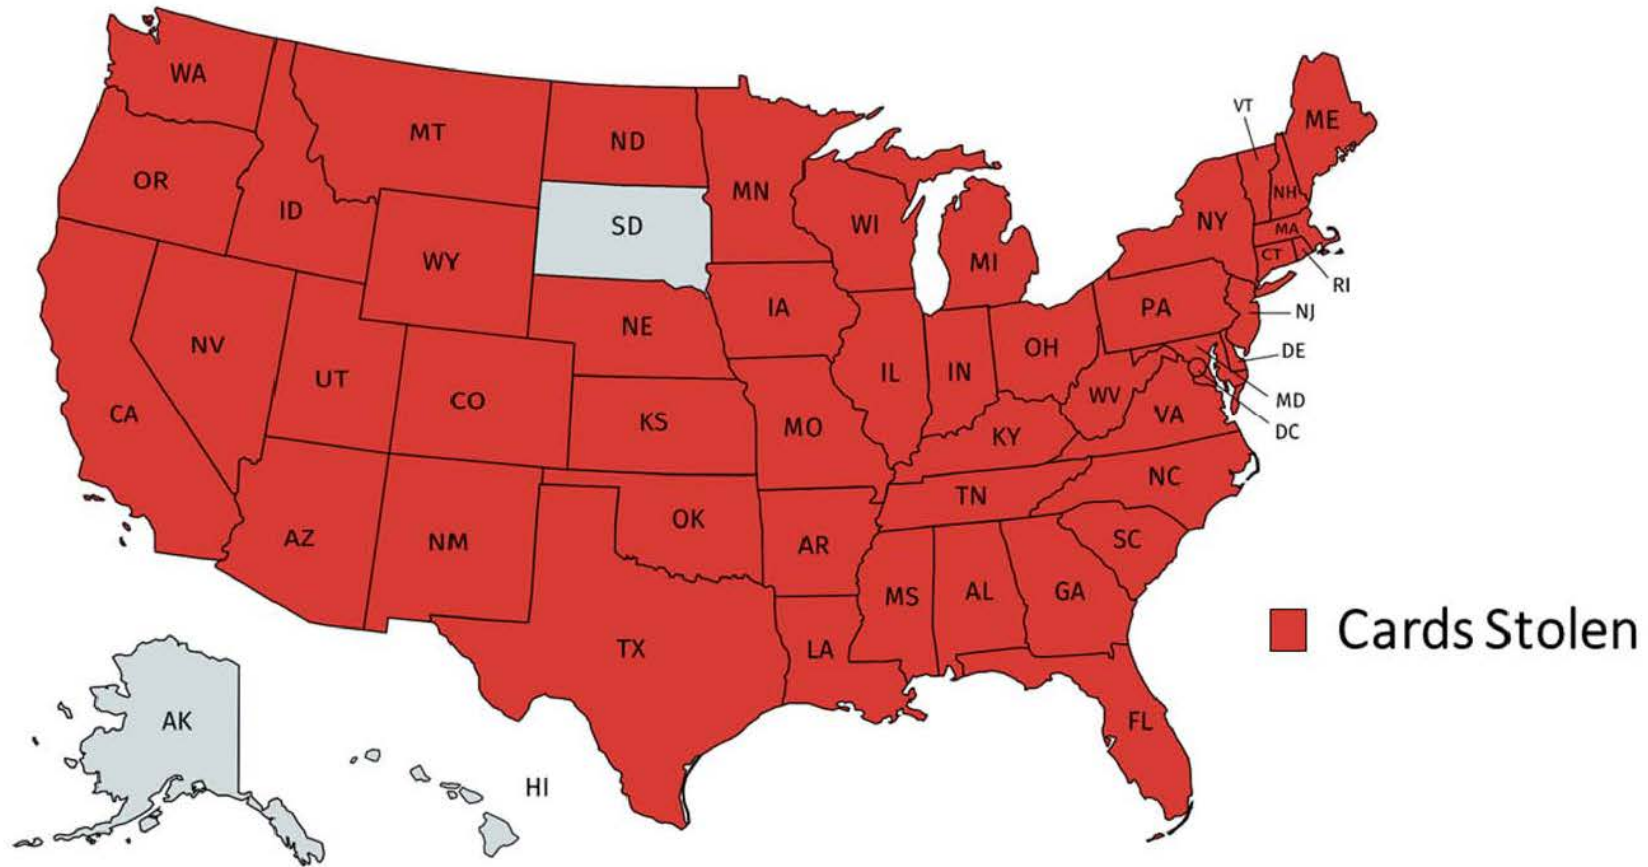

FIN7 Nationwide Impact

3600+
LOCATIONS

15M+
CARDS STOLEN

Map depicts business locations that were compromised and had customer payment card data stolen. These numbers are based on the investigation to date.