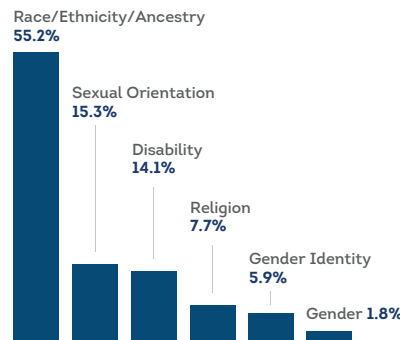

Bias Motivation Categories

Race/Ethnicity/Ancestry	216
Religion	30
Sexual Orientation	60
Disability	55
Gender	7
Gender Identity	23

Bias Motivation Categories

Bias Motivation Categories	2017	2018	2019
Race/Ethnicity/Ancestry	259	218	216
Religion	35	40	30
Sexual Orientation	53	54	60
Disability	31	32	55
Gender	0	2	7
Gender Identity	2	4	23

Department of Justice

To learn more visit: <https://www.justice.gov/hatecrimes/hate-crime-statistics>.

For a detailed overview on FBI statistics visit: [UCR stats here](#).

If you believe you are the victim of a hate crime or believe you witnessed a hate crime: report the crime to your local police then quickly follow up this report with a tip to the Federal Bureau of Investigation's (FBI) tip line at 1-800-225-5324.

The UCR Program includes law enforcement agencies participate voluntarily and submit their crime data either through a state UCR program or directly to the FBI's UCR Program. For more information on the above data, please [visit](#).