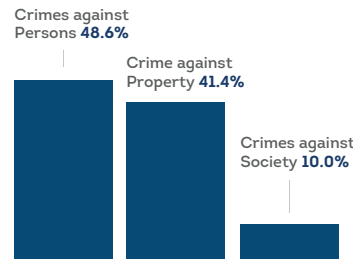

## What is a Hate Crime?

**Hate Crimes:** At the federal level, a crime motivated by bias against race, color, religion, national origin, sexual orientation, gender, gender identity, or disability.

**Bias or Hate Incident:** Acts of prejudice that are not crimes and do not involve violence, threats, or property damage.

## How do I report a hate crime?

If you believe you are the victim of a hate crime or believe you witnessed a hate crime:

For emergencies **Dial 911**

**OR**

**Step 1:** Report the crime to your local police.

## Types of Crime

Crimes against Persons	208
Crimes against Property	177
Crimes against Society	43