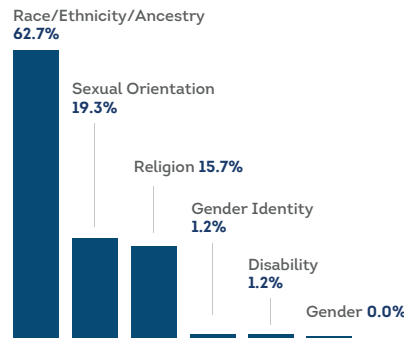

MISSOURI Hate Crimes Incidents in 2019

What is a Hate Crime?

Hate Crimes: At the federal level, a crime motivated by bias against race, color, religion, national origin, sexual orientation, gender, gender identity, or disability.

Bias or Hate Incident: Acts of prejudice that are not crimes and do not involve violence, threats, or property damage.

For additional information on hate crimes resources visit <https://www.justice.gov/hatecrimes>.

How do I report a hate crime?

If you believe you are the victim of a hate crime or believe you witnessed a hate crime:

For emergencies **Dial 911**

OR

Step 1: Report the crime to your local police.

Step 2: Quickly follow up this report with a tip to the Federal Bureau of Investigation's (FBI) tip line at 1-800-225-5324.

Types of Crime

Crimes against Persons	90
Crimes against Property	14
Crimes against Society	2

Bias Motivation Categories

Race/Ethnicity/Ancestry	52
Religion	13
Sexual Orientation	16
Disability	1
Gender	0
Gender Identity	1