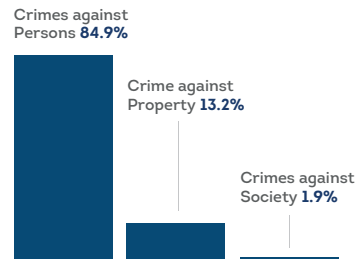

MISSOURI Hate Crimes Incidents in 2019

What is a Hate Crime?

Hate Crimes: At the federal level, a crime motivated by bias against race, color, religion, national origin, sexual orientation, gender, gender identity, or disability.

Bias or Hate Incident: Acts of prejudice that are not crimes and do not involve violence, threats, or property damage.

For additional information on hate crimes resources visit <https://www.justice.gov/hatecrimes>.

How do I report a hate crime?

If you believe you are the victim of a hate crime or believe you witnessed a hate crime:

For emergencies **Dial 911**

OR

Step 1: Report the crime to your local police.

Step 2: Quickly follow up this report with a tip to the Federal Bureau of Investigation's (FBI) tip line at 1-800-225-5324.

Types of Crime

Crimes against Persons	90
Crimes against Property	14
Crimes against Society	2

Bias Motivation Categories

Race/Ethnicity/Ancestry	52
Religion	13
Sexual Orientation	16
Disability	1
Gender	0
Gender Identity	1