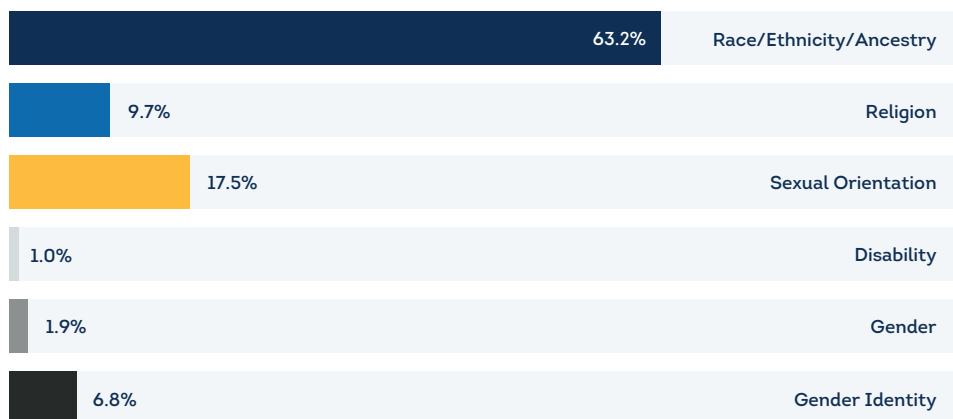

WASHINGTON

Hate Crimes Incidents in 2022

246 of 274 law enforcement agencies (90%) provided hate crime data.

What is a Hate Crime?

Hate Crimes: At the federal level, a crime motivated by bias against race, color, religion, national origin, sexual orientation, gender, gender identity, or disability.

How do I report a hate crime?

If you believe you are the victim of a hate crime or believe you witnessed a hate crime:

For emergencies **Dial 911**

OR

Step 1: Report the crime to your local police.

Step 2: Quickly follow up this report with a tip to the Federal Bureau of Investigation's (FBI) tip line at 1-800-225-5324.

Types of Crime

Crimes against Persons	475	72.9%
Crimes against Property	172	26.4%
Crimes against Society	5	0.7%

Bias Motivation Categories

Bias Motivation Categories	2020	2021	2022
Race/Ethnicity/Ancestry	309	449	373
Religion	52	67	57
Sexual Orientation	67	105	103
Disability	5	7	6
Gender	6	4	11
Gender Identity	23	19	40