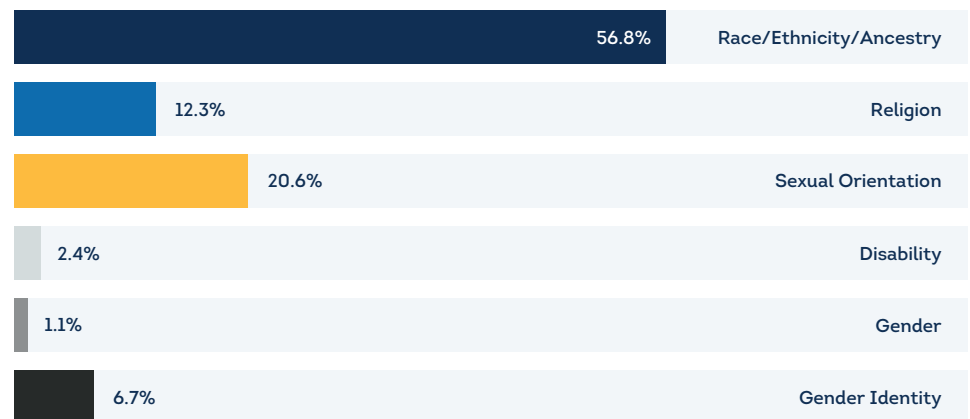

Bias Motivation Categories

Bias Motivation Categories	2020	2021	2022
Race/Ethnicity/Ancestry	288	347	350
Religion	31	53	76
Sexual Orientation	70	111	127
Disability	6	17	15
Gender	9	10	7
Gender Identity	7	28	41

For additional statistics, visit the FBI Crime Data Explorer at <https://cde.ucr.cjis.gov/LATEST/webapp/#/pages/explorer/crime/hate-crime>.