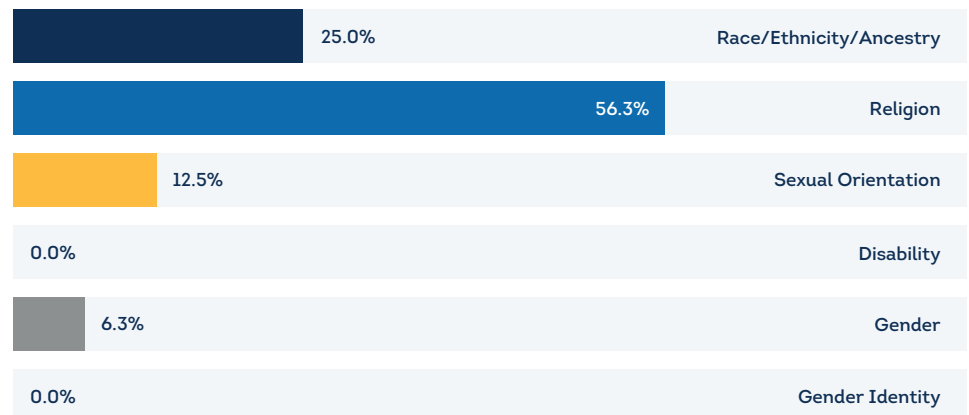

RHODE ISLAND

Hate Crimes Incidents in 2022

49 of 49 law enforcement agencies (100%) provided hate crime data.

What is a Hate Crime?

Hate Crimes: At the federal level, a crime motivated by bias against race, color, religion, national origin, sexual orientation, gender, gender identity, or disability.

Bias or Hate Incident: Acts of prejudice that are not crimes and do not involve violence, threats, or property damage.

For additional information on hate crimes resources visit <https://www.justice.gov/hatecrimes>.

How do I report a hate crime?

If you believe you are the victim of a hate crime or believe you witnessed a hate crime:

For emergencies **Dial 911**

OR

Step 1: Report the crime to your local police.

Step 2: Quickly follow up this report with a tip to the Federal Bureau of Investigation's (FBI) tip line at 1-800-225-5324.

Types of Crime

Crimes against Persons	9	53.0%
Crimes against Property	8	47.0%
Crimes against Society	0	0.0%

Bias Motivation Categories

Bias Motivation Categories	2020	2021	2022
Race/Ethnicity/Ancestry	4	10	4
Religion	4	6	9
Sexual Orientation	5	3	2
Disability	0	0	0
Gender	0	0	1
Gender Identity	1	0	0

For additional statistics, visit the FBI Crime Data Explorer at <https://cde.ucr.cjis.gov/LATEST/webapp/#/pages/explorer/crime/hate-crime>.