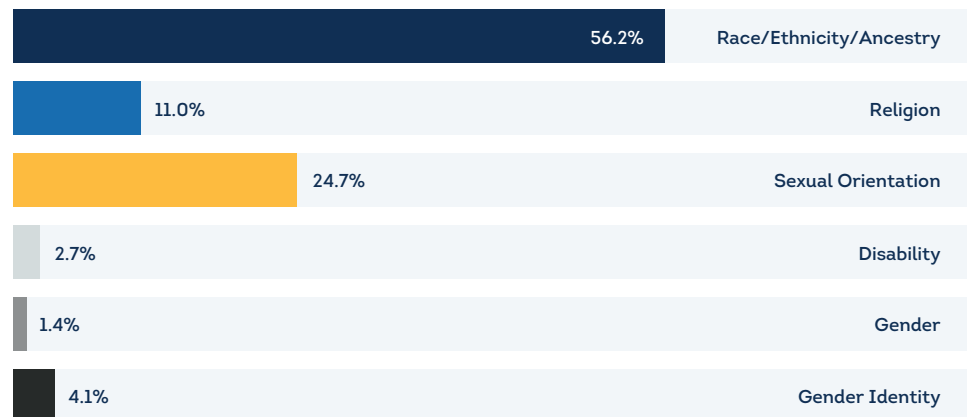

IOWA

Hate Crimes Incidents in 2022

228 of 279 law enforcement agencies (82%) provided hate crime data.

What is a Hate Crime?

Hate Crimes: At the federal level, a crime motivated by bias against race, color, religion, national origin, sexual orientation, gender, gender identity, or disability.

How do I report a hate crime?

If you believe you are the victim of a hate crime or believe you witnessed a hate crime:

For emergencies **Dial 911**

OR

Step 1: Report the crime to your local police.

Step 2: Quickly follow up this report with a tip to the Federal Bureau of Investigation's (FBI) tip line at 1-800-225-5324.

Types of Crime

Crimes against Persons	45	58.4%
Crimes against Property	32	41.6%
Crimes against Society	0	0.0%

Bias Motivation Categories

Bias Motivation Categories	2020	2021	2022
Race/Ethnicity/Ancestry	12	75	41
Religion	0	10	8
Sexual Orientation	3	10	18
Disability	0	4	2
Gender	0	3	1
Gender Identity	0	3	3