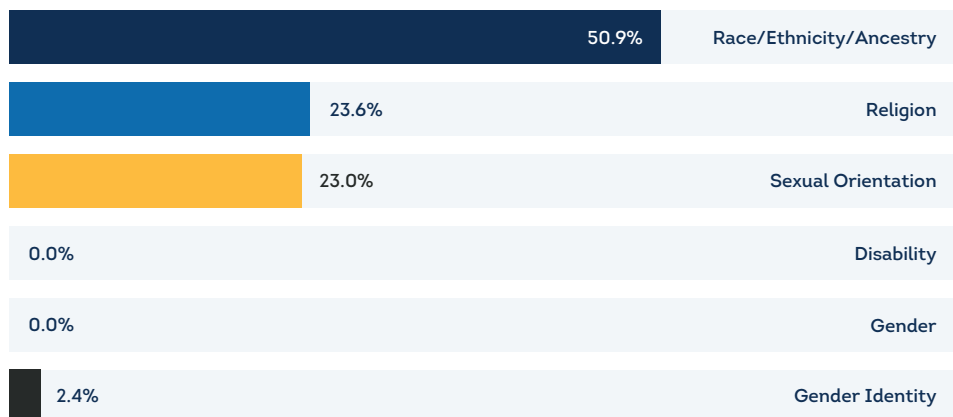

How do I report a hate crime?

If you believe you are the victim of a hate crime or believe you witnessed a hate crime:

For emergencies **Dial 911**

OR

Step 1: Report the crime to your local police.

Step 2: Quickly follow up this report with a tip to the Federal Bureau of Investigation's (FBI) tip line at 1-800-225-5324.

Types of Crime

Crimes against Persons	115	69.3%
Crimes against Property	49	29.5%
Crimes against Society	2	1.2%

Bias Motivation Categories

Bias Motivation Categories	2020	2021	2022
Race/Ethnicity/Ancestry	65	1	82
Religion	20	0	38
Sexual Orientation	22	0	37
Disability	0	0	0
Gender	0	0	0
Gender Identity	2	0	4