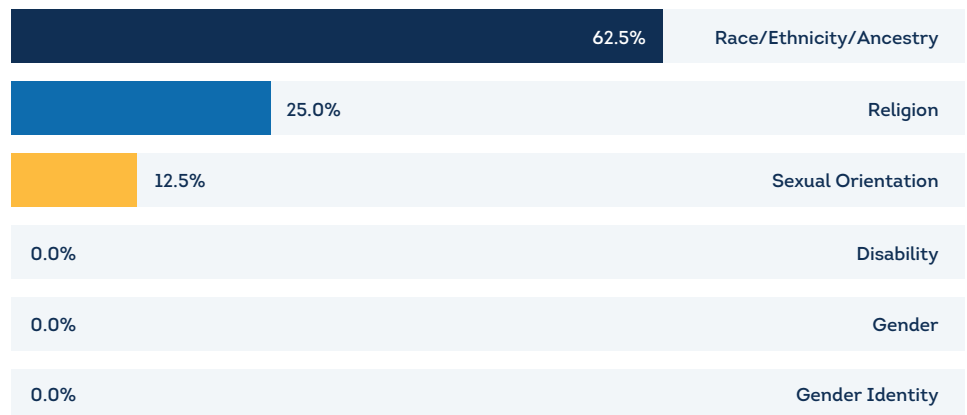

DELAWARE

Hate Crimes Incidents in 2022

63 of 63 law enforcement agencies (100%) provided hate crime data.

What is a Hate Crime?

Hate Crimes: At the federal level, a crime motivated by bias against race, color, religion, national origin, sexual orientation, gender, gender identity, or disability.

How do I report a hate crime?

If you believe you are the victim of a hate crime or believe you witnessed a hate crime:

For emergencies **Dial 911**

OR

Step 1: Report the crime to your local police.

Step 2: Quickly follow up this report with a tip to the Federal Bureau of Investigation's (FBI) tip line at 1-800-225-5324.

Types of Crime

Crimes against Persons	6	37.5%
Crimes against Property	10	62.5%
Crimes against Society	0	0.0%

Bias Motivation Categories

Bias Motivation Categories	2020	2021	2022
Race/Ethnicity/Ancestry	7	5	10
Religion	2	2	4
Sexual Orientation	4	2	2
Disability	0	0	0
Gender	0	0	0
Gender Identity	0	0	0