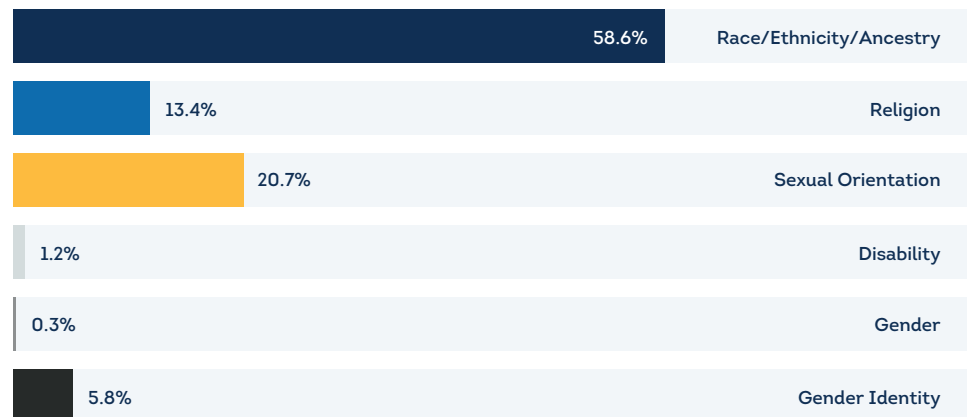

COLORADO

Hate Crimes Incidents in 2022

234 of 249 law enforcement agencies (94%) provided hate crime data.

What is a Hate Crime?

Hate Crimes: At the federal level, a crime motivated by bias against race, color, religion, national origin, sexual orientation, gender, gender identity, or disability.

Bias or Hate Incident: Acts of prejudice that are not crimes and do not involve violence, threats, or property damage.

For additional information on hate crimes resources visit <https://www.justice.gov/hatecrimes>.

How do I report a hate crime?

If you believe you are the victim of a hate crime or believe you witnessed a hate crime:

For emergencies **Dial 911**

OR

Step 1: Report the crime to your local police.

Step 2: Quickly follow up this report with a tip to the Federal Bureau of Investigation's (FBI) tip line at 1-800-225-5324.

Types of Crime

Crimes against Persons	252	64.8%
Crimes against Property	132	33.9%
Crimes against Society	5	1.2%

Bias Motivation Categories

Bias Motivation Categories	2020	2021	2022
Race/Ethnicity/Ancestry	184	182	201
Religion	35	40	46
Sexual Orientation	49	67	71
Disability	5	4	4
Gender	0	1	1
Gender Identity	10	18	20

For additional statistics, visit the FBI Crime Data Explorer at <https://cde.ucr.ojis.gov/LATEST/webapp/#/pages/explorer/crime/hate-crime>.