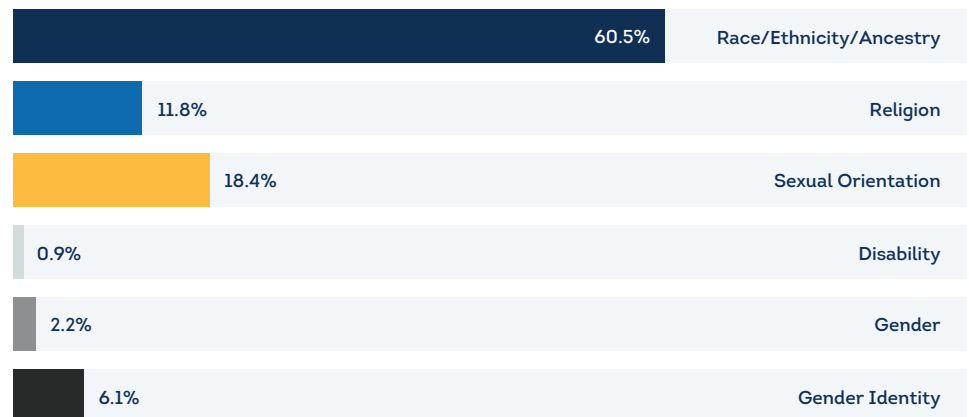

ARIZONA

Hate Crimes Incidents in 2022

100 of 127 law enforcement agencies (79%) provided hate crime data.

What is a Hate Crime?

Hate Crimes: At the federal level, a crime motivated by bias against race, color, religion, national origin, sexual orientation, gender, gender identity, or disability.

How do I report a hate crime?

If you believe you are the victim of a hate crime or believe you witnessed a hate crime:

For emergencies **Dial 911**

OR

Step 1: Report the crime to your local police.

Step 2: Quickly follow up this report with a tip to the Federal Bureau of Investigation's (FBI) tip line at 1-800-225-5324.

Types of Crime

Crimes against Persons	170	75.6%
Crimes against Property	54	24.0%
Crimes against Society	1	0.4%

Bias Motivation Categories

Bias Motivation Categories	2020	2021	2022
Race/Ethnicity/Ancestry	202	61	138
Religion	37	15	27
Sexual Orientation	34	16	42
Disability	2	0	2
Gender	1	0	5
Gender Identity	7	4	14