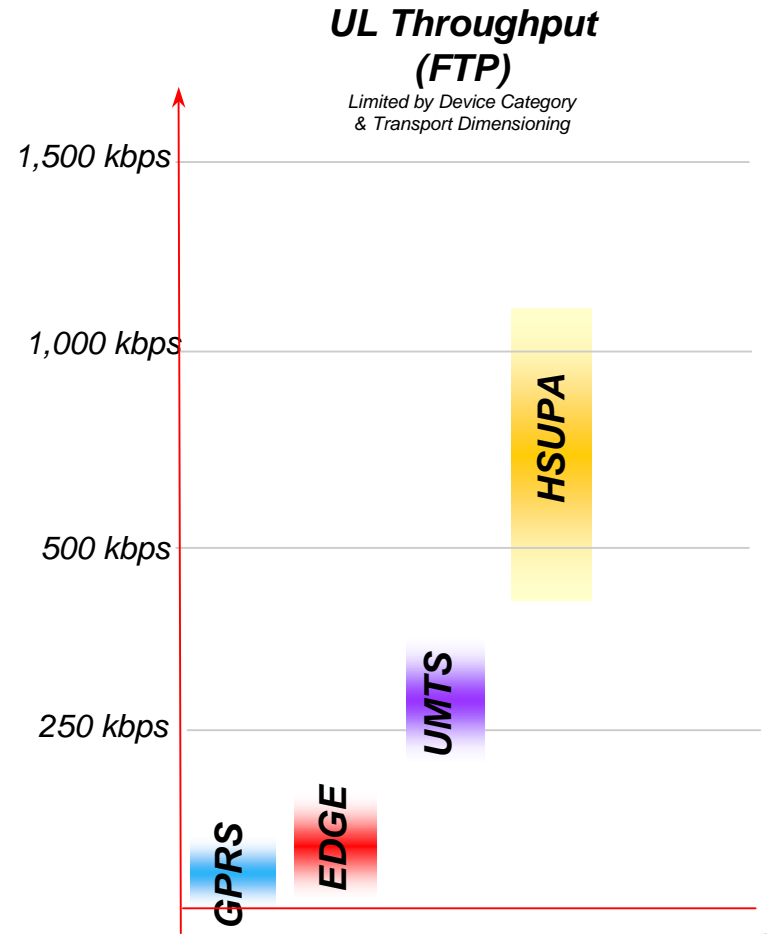

# Evolution of Wireless Technology Families

- Simplified illustrative view
- Dates are very approximate

# HSPA/LTE Peak Throughput Evolution: Double every year in Average